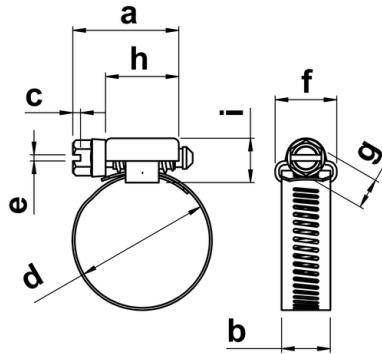

## T620 Hose Clips 1/2inch band in Stainless Steel

T620 Series clamps are suitable for most common home, hardware and automotive applications.

dim	inch	mm
<b>a max.</b>	1.07	27.2
<b>b</b>	0.50	12.7
<b>c</b>	0.11	2.8
<b>e</b>	0.70	1.8
<b>f</b>	0.60	15.2
<b>g</b>	5/16 hex	(8.0)
<b>h max.</b>	0.75	19.1