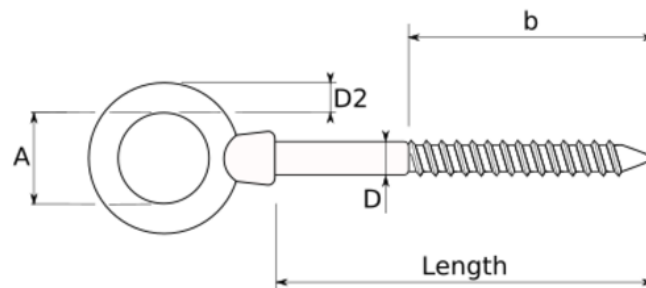

Eye Bolt with Wood Thread

Wood screw eye bolts, also known as vine eyes and wood screw lag thread eye bolts are suitable for a wide range of outdoor and indoor applications. The wood screw thread allows them to be directly screwed into timber and with the addition of a rawl plug, they can be used in masonry too. Made in marine grade A4 (316) stainless steel, these wood screw eye bolts are good for plant training, espaliering and green oak applications. They also look smart for indoors uses, such as displays.

Size	D	Length	b (min)	D2	A
5 x 50	5	50	30	5	11
6 x 60	6	60	35	5	14
8 x 80	8	80	50	6	18
10 x 100	10	100	60	8	22