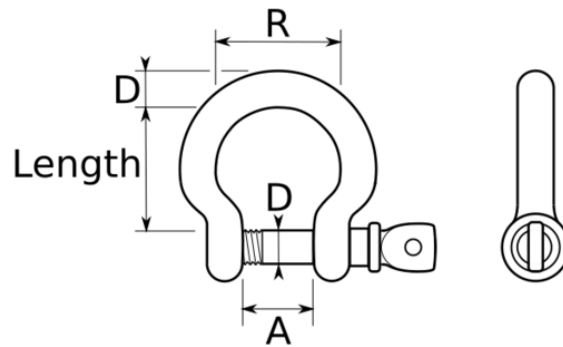

## Bow Shackle

Bow Shackle - An 'O' shaped shackle as opposed to the 'D' shackle. The 'O' Shape allowing for more directional flexibility in the connection. Secured with a pin bolt, these are quick and easy to use and highly reliable when used correctly. Available in A4 marine grade stainless steel.

D	Length	A	R
4	16	8	14
5	20	10	17
6	24	12	21
8	32	16	28
10	40	20	34
12	48	24	42
13	47	26	45
16	57	32	56
19	85	35	64
22	88	44	77