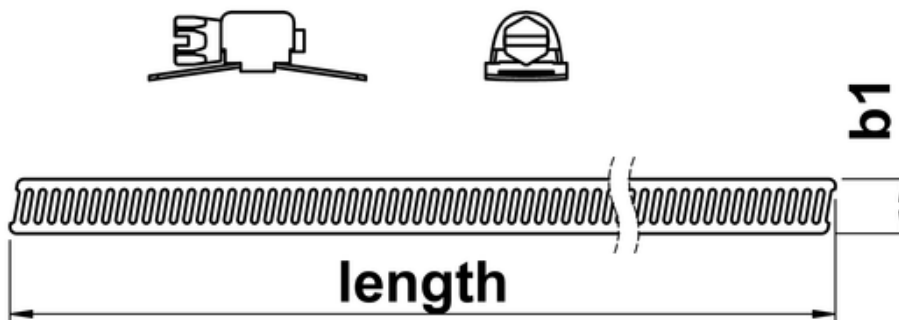

Hose Clamp Banding

Stainless Steel Hoseclip Banding. Perfect for unusual clamping applications where standard, off the shelf clips/clamps are not available. Used for signage, temporary repairs or large container sealing. A useful addition to any maintenance engineers tool kit. Supplied in Stainless Steel, characterised by its great anti-corrosive properties.

Part Number	Band Width (b1)	Length (m)	Material (Banding)	Material (Housing)
WF34535	8mm	3	201 St. St.	301 St. St.
WF34656	8mm	25	201 St. St.	301 St. St.
WF34536	12.7mm	3	201 St. St.	301 St. St.
WF59397	12.7mm	25	201 St. St.	301 St. St.