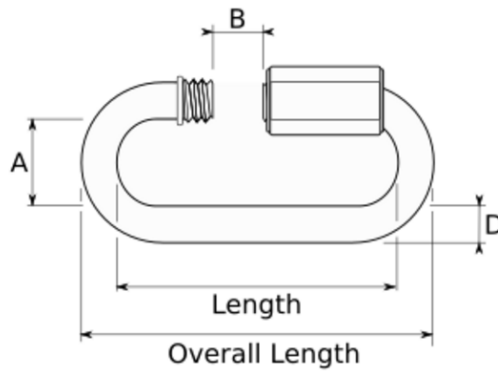

## Chain Quick Link

The Quick Link is ideal for any marine and outdoor environment. Its great for connecting chains, ropes and webbing. The precision screw provides tight and secure connection. Also used for hiking, camping, aeronautics, agriculture, architecture, military, parachuting and paragliding applications.

Size	D	Length	A	B	Overall Length (approx.)
4mm	4	32	12	5.5	40
5mm	5	39	13	6.5	49
6mm	6	45	14	7.5	57
8mm	8	58	17	10.0	74
10mm	10	72	21	12.0	92
12mm	12	81	24	14.5	105